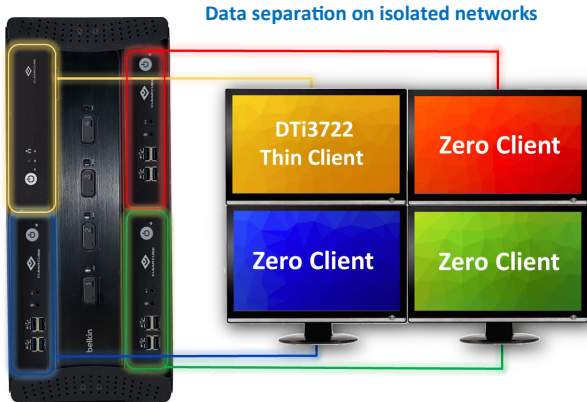

PC Features with Greater Flexibility and Robust Display

Designed with users in mind, DTi3722 is equipped with 7th Generation Intel® Core™ i3-7100 U Processor 3M Cache, 2.40 GHz and up to 32GB DDR4L RAM. Video options include up to two 4K resolution displays (3840 × 2160) using two HDMI connectors delivering excellent computing and graphics performance for task and knowledge users.

DTi3722 NUC Mini PC I/O ports include four USB 3.0 port, two HDMI 2.0a, supporting up to 7.1 surround audio via HDMI, and one Gigabit LAN, and one SPf port. The flexibility of having the built-in RJ-45 port gives the unit dual life for areas that don’t demand high security or areas that need a second NIC port. An integrated Kensington® Security Slot provides added security and safety for DTi3722 NUC Mini PCs. Using the standard ClearCube desktop form factor, the ClearCube DTi3722 receive the same flexibility benefits of the ClearCube CD family. From compatibility with the ClientCube to expansion options such as side-mount optical drive/DVD player or a 7 Port USB module, the ClearCube DTi3722 Mini PCs have a built-in ecosystem advantage for business and mission critical applications.

Rear View

DTi3722 NUC Mini PC

Line of Sight Separation From the Datacenter to the Desk

DTi3722 NUC Mini PC is compatible with ClearCube's ClientCube (NET-2, NET-4, and KM NET-4) a multiple level security solution that consolidates up to four networks (tactical, secret, confidential, un-classified) into one device at the desktop, while maintaining physical network separation to centralized computing resources in the datacenter.